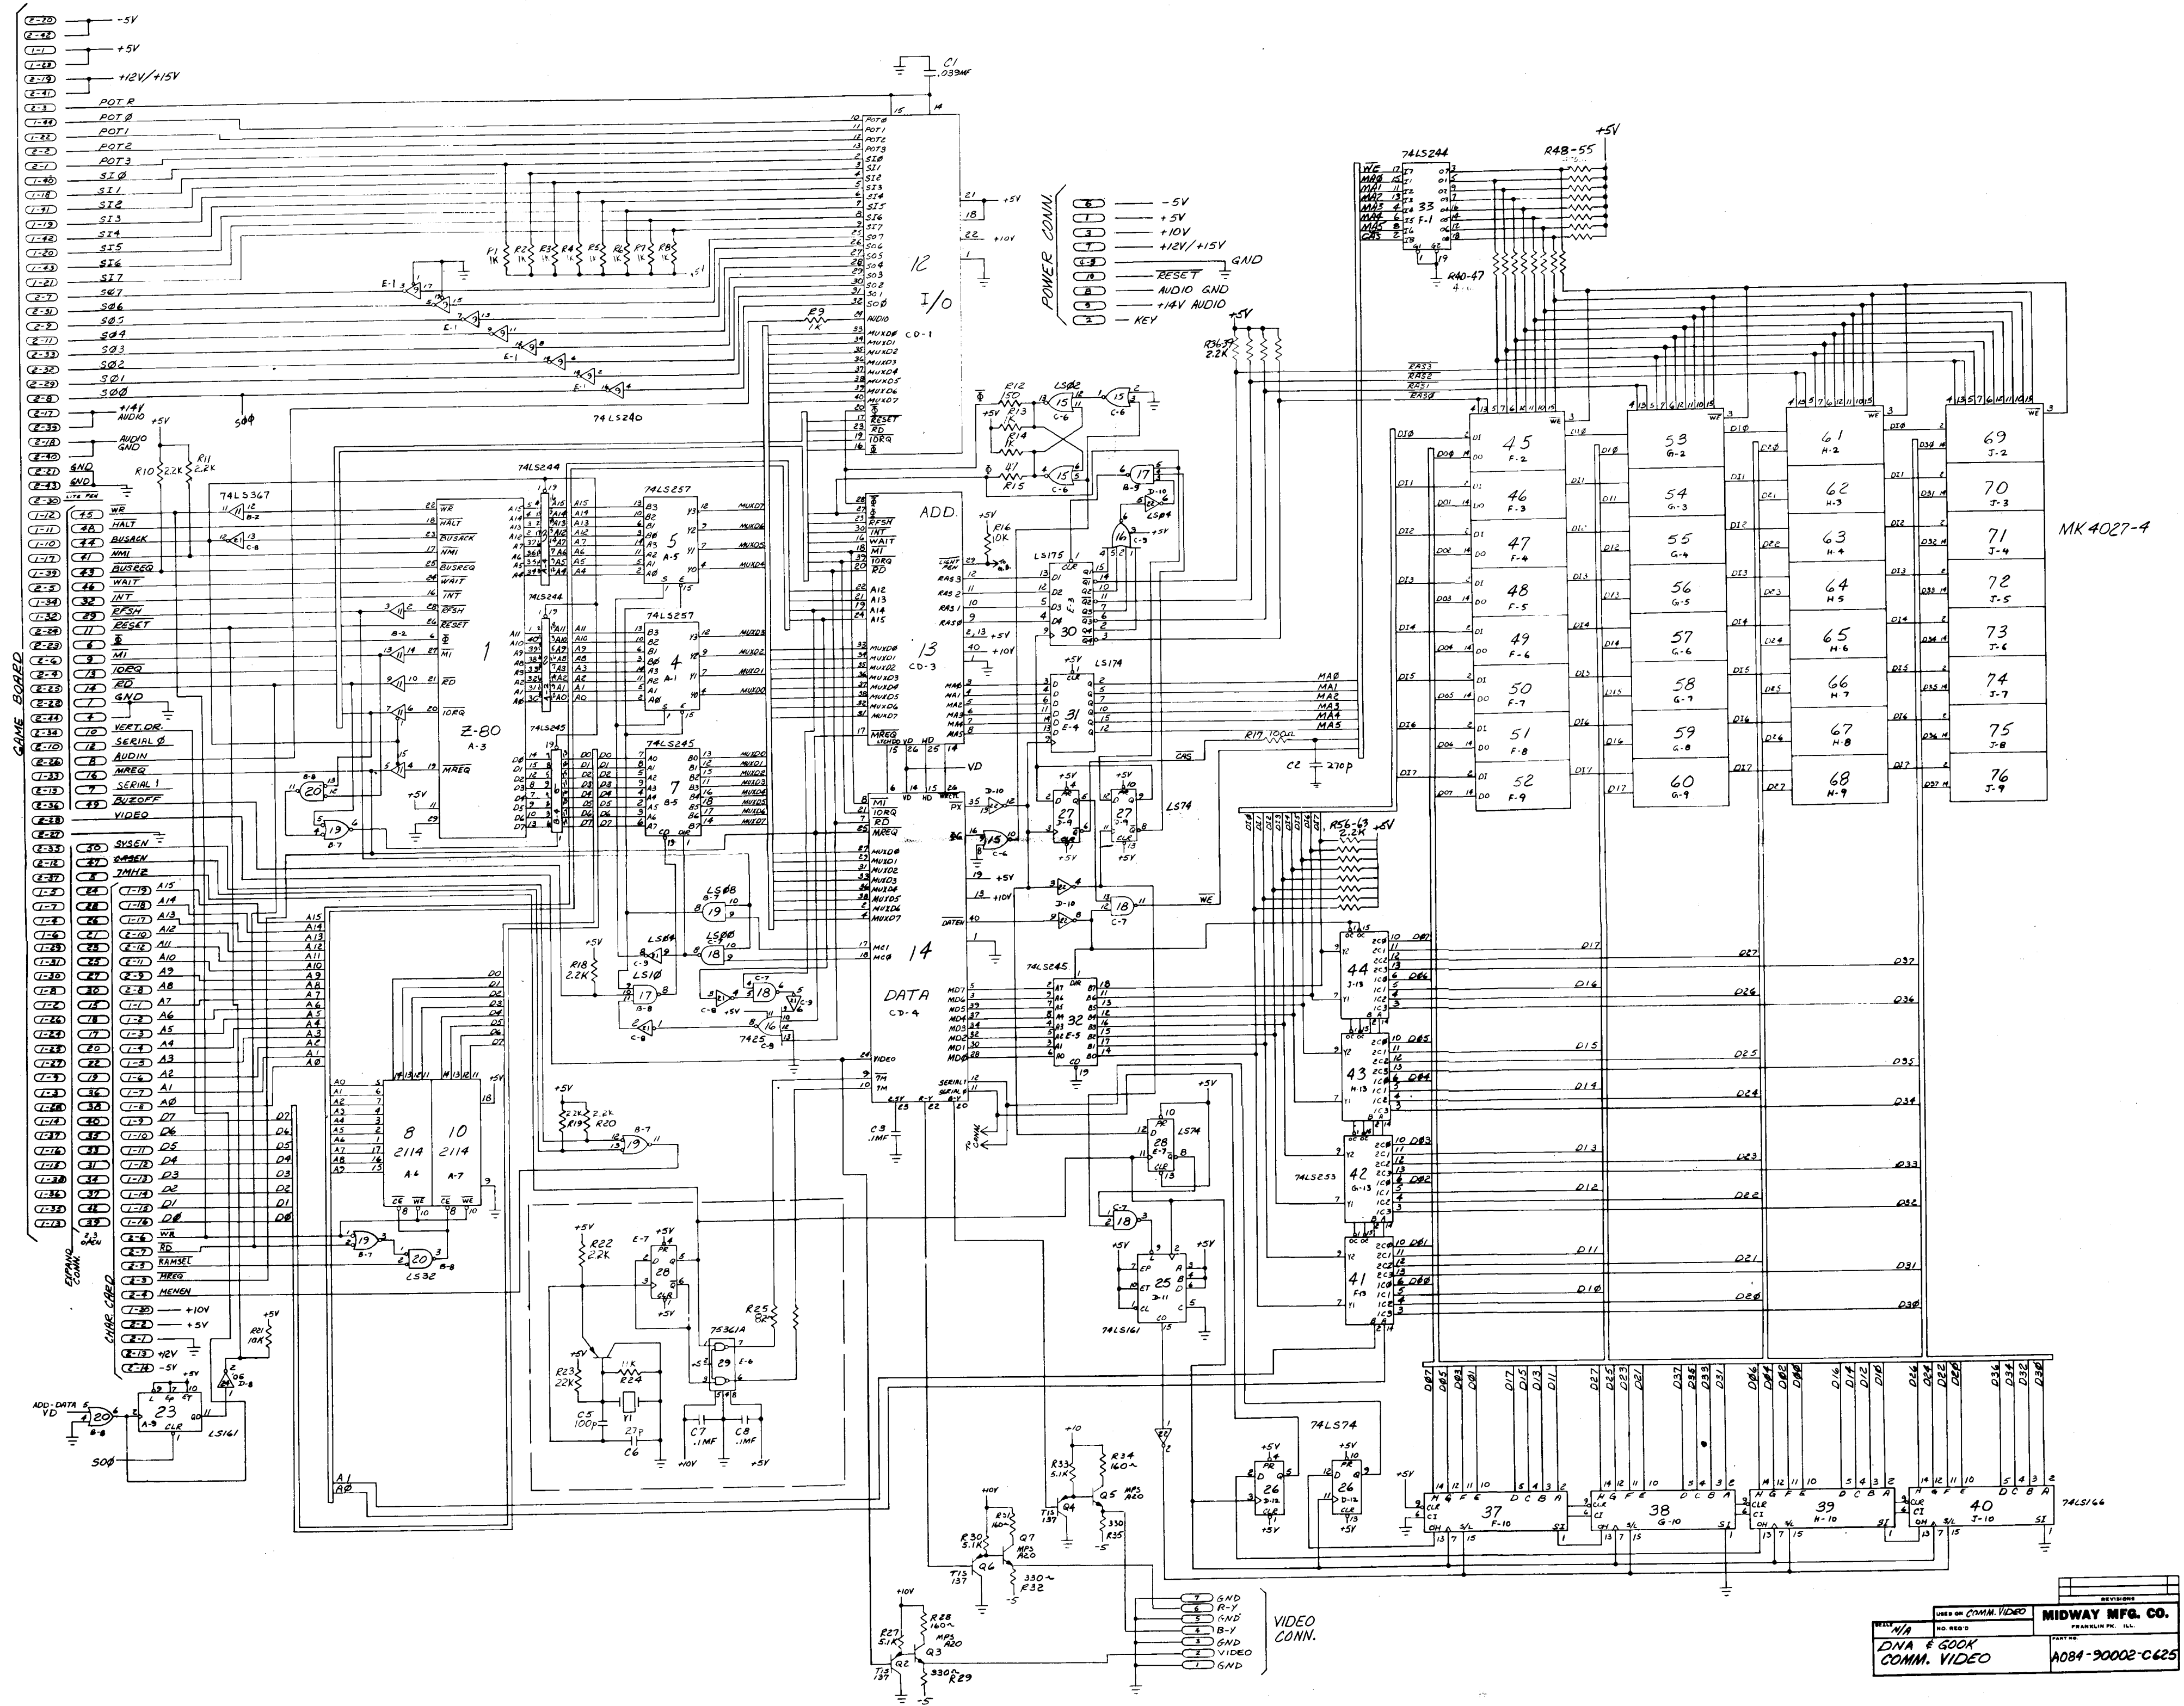

NOTES: \perp IS COMMON CENTER TAP
 |||| IS SPECIAL GROUND AND CAN BE CONNECTED TO COMMON CIRCUITS
 POWER SUPPLY TO BE USED WITH MOTHER BOARD P.C.A082-90002-X000

"SEA WOLF II"
MIDWAY MFG. CO.
10750 W. GRAND AVE.
FRANKLIN PARK, IL. 60131
6-1-78

MOTHER BOARD A084-90002-B625

CHARACTERIZATION
P.C.A084-91312-A625

GAME LOGIC P.C.A084-90700-D625

GAME BOARD

MK 4027-4

REVISIONS	
NO. REV.	DESCRIPTION
1	INITIAL
2	NO. REV.
3	DESCRIPTION
MIDWAY MFG. CO. FRANKLIN, ILL.	
DINA & BOON COMM. VIDEO	
A084-90002-C625	

PC-A084-91312-A625
 GAME CHARACTERIZATION

5-1-78

MIDWAY MFG. CO.
 10750 W. GRAND AVE.
 FRANKLIN PARK, IL. 60131
 "SEA WOLF II"
 GAME LOGIC SCHEMATIC
 P. C. A084-90700-D625
 6-1-78