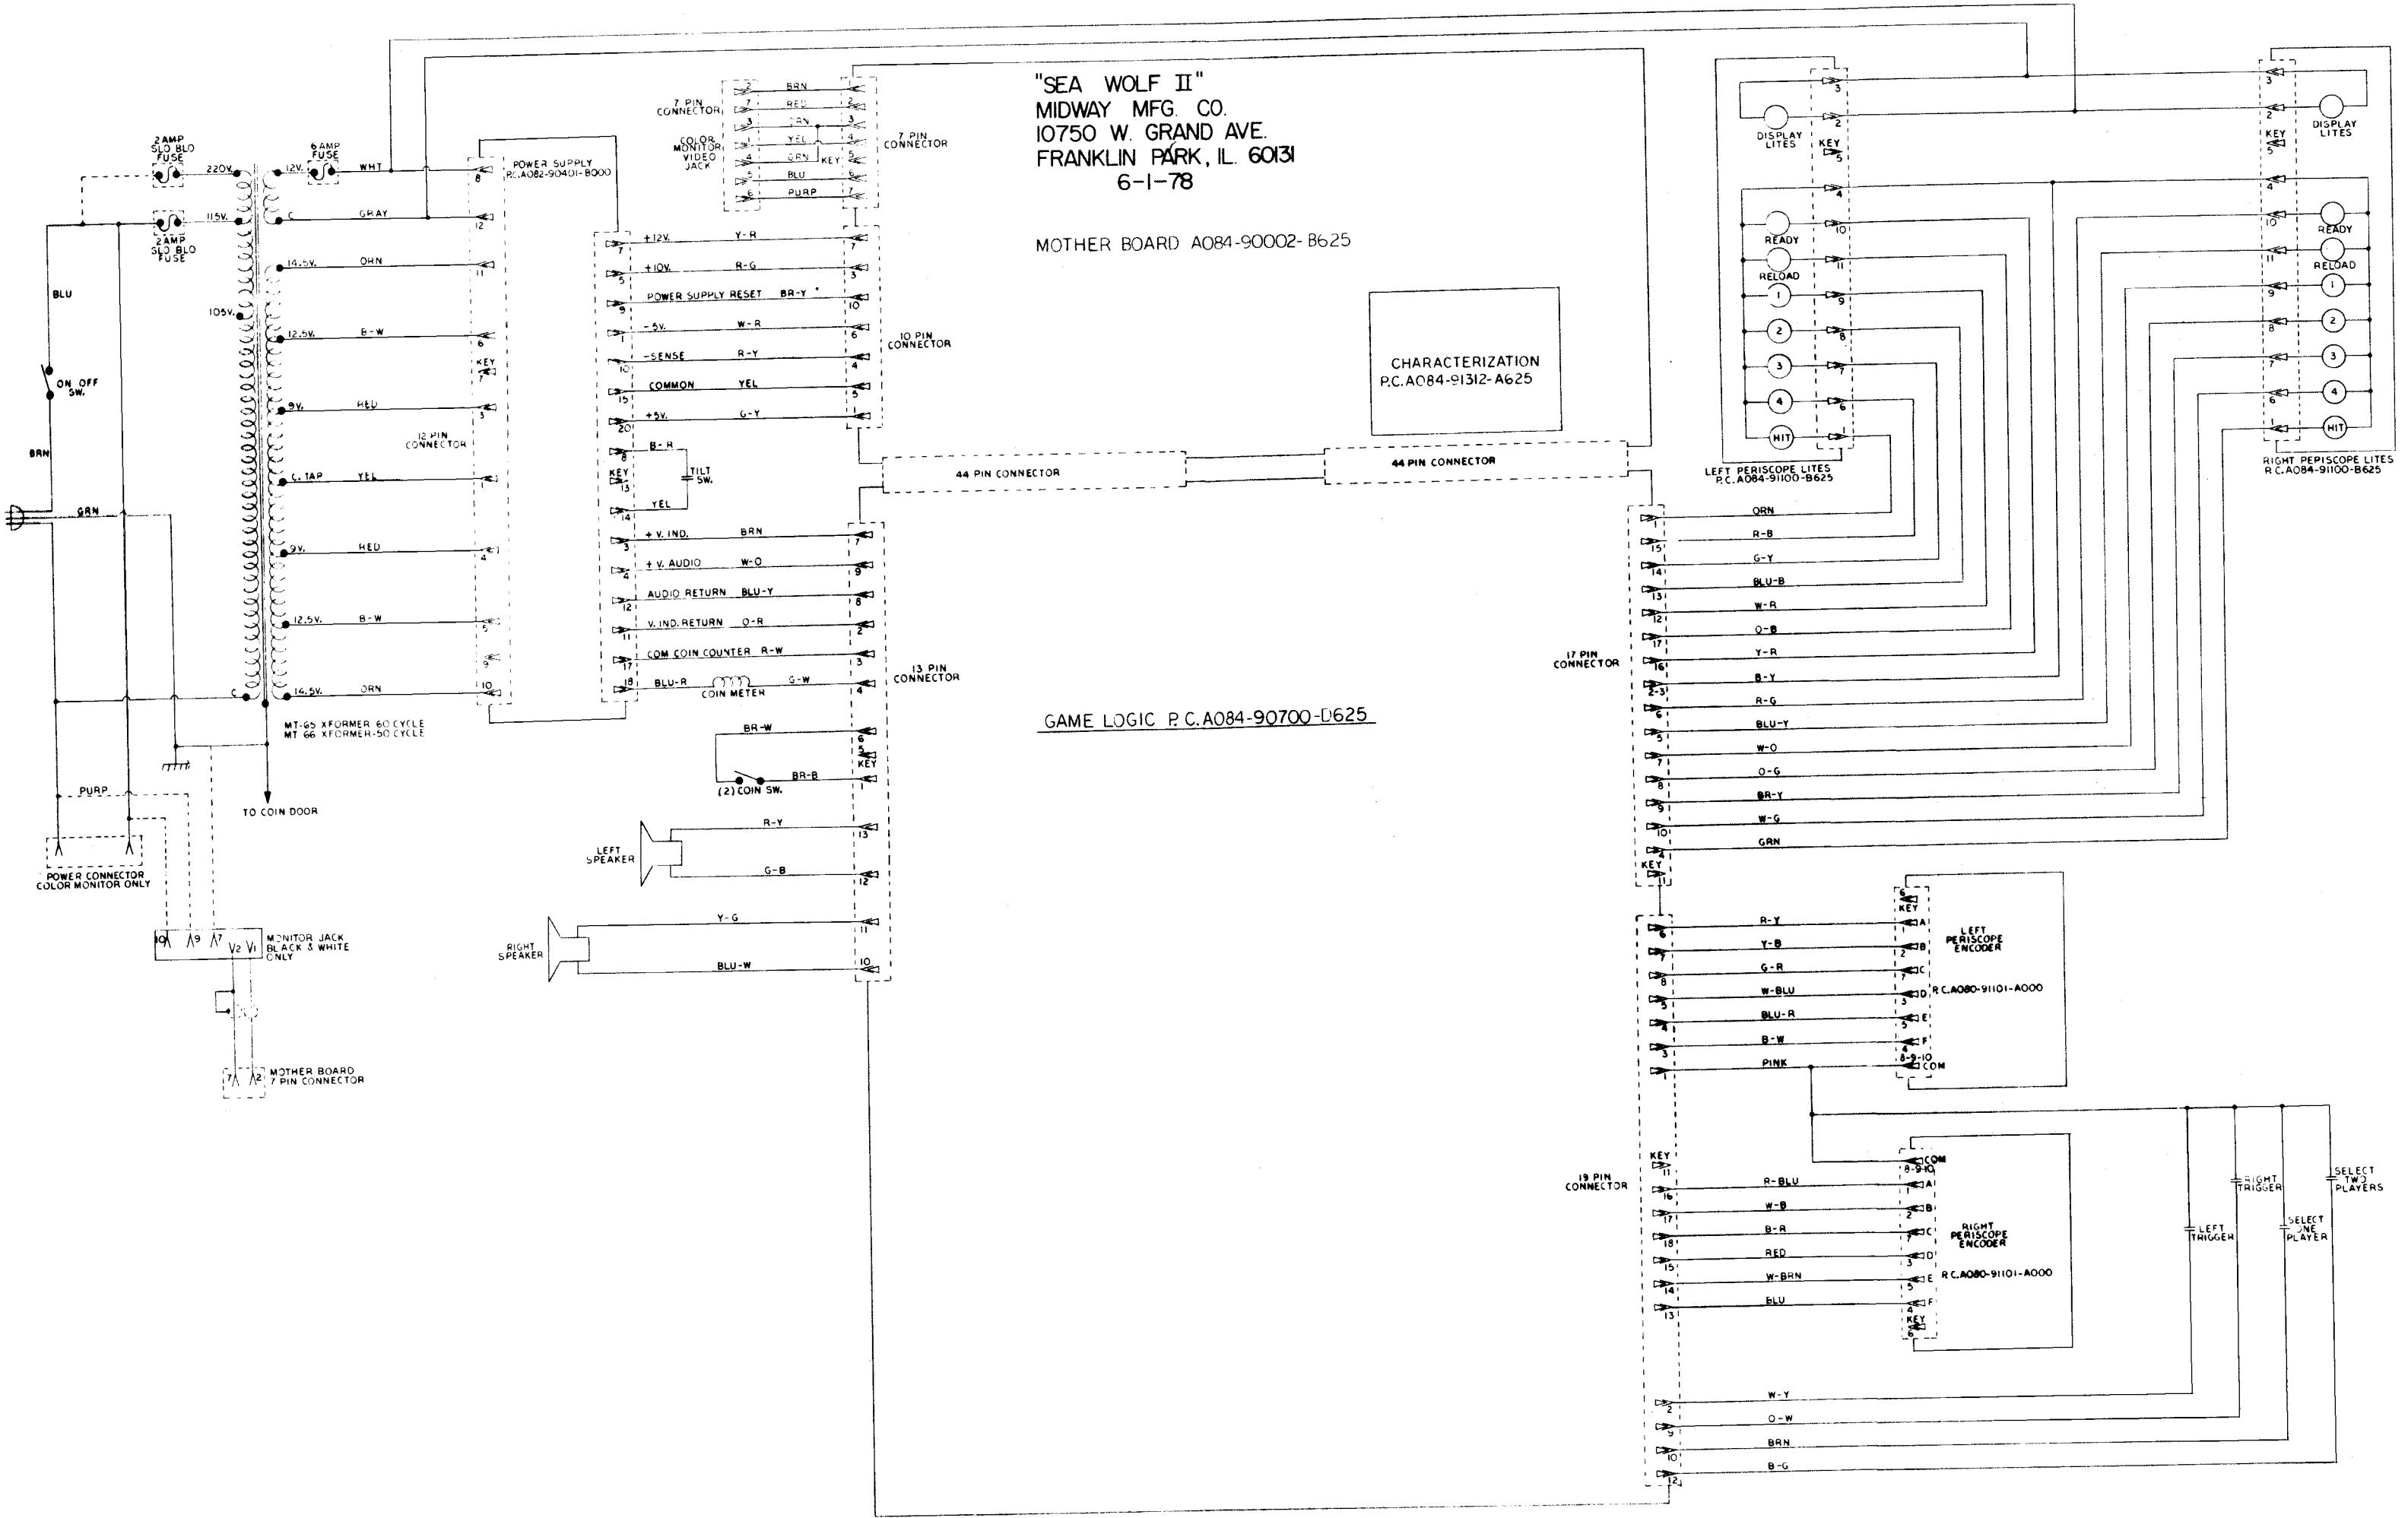

NOTES: \perp IS COMMON CENTER TAP
 |||| IS SPECIAL GROUND AND CAN BE CONNECTED TO COMMON CIRCUITS
 POWER SUPPLY TO BE USED WITH MOTHER BOARD P.C.A082-90002-X000

"SEA WOLF II"
MIDWAY MFG. CO.
10750 W. GRAND AVE.
FRANKLIN PARK, IL. 60131
6-1-78

MOTHER BOARD A084-90002-B625

CHARACTERIZATION
P.C.A084-91312-A625

GAME LOGIC P.C.A084-90700-D625

GAME BOARD

MK 4027-4

REVISIONS	
NO. REV.	DESCRIPTION
1	INITIAL
2	NO. REV.
3	DESCRIPTION
MIDWAY MFG. CO. FRANKLIN, ILL.	
DINA & BOON COMM. VIDEO	
A084-90002-C625	

PC-A084-91312-A625
 GAME CHARACTERIZATION

5-1-78

MIDWAY MFG. CO.
 10750 W. GRAND AVE.
 FRANKLIN PARK, IL. 60131
 "SEA WOLF II"
 GAME LOGIC SCHEMATIC
 P. C. A084-90700-D625
 6-1-78