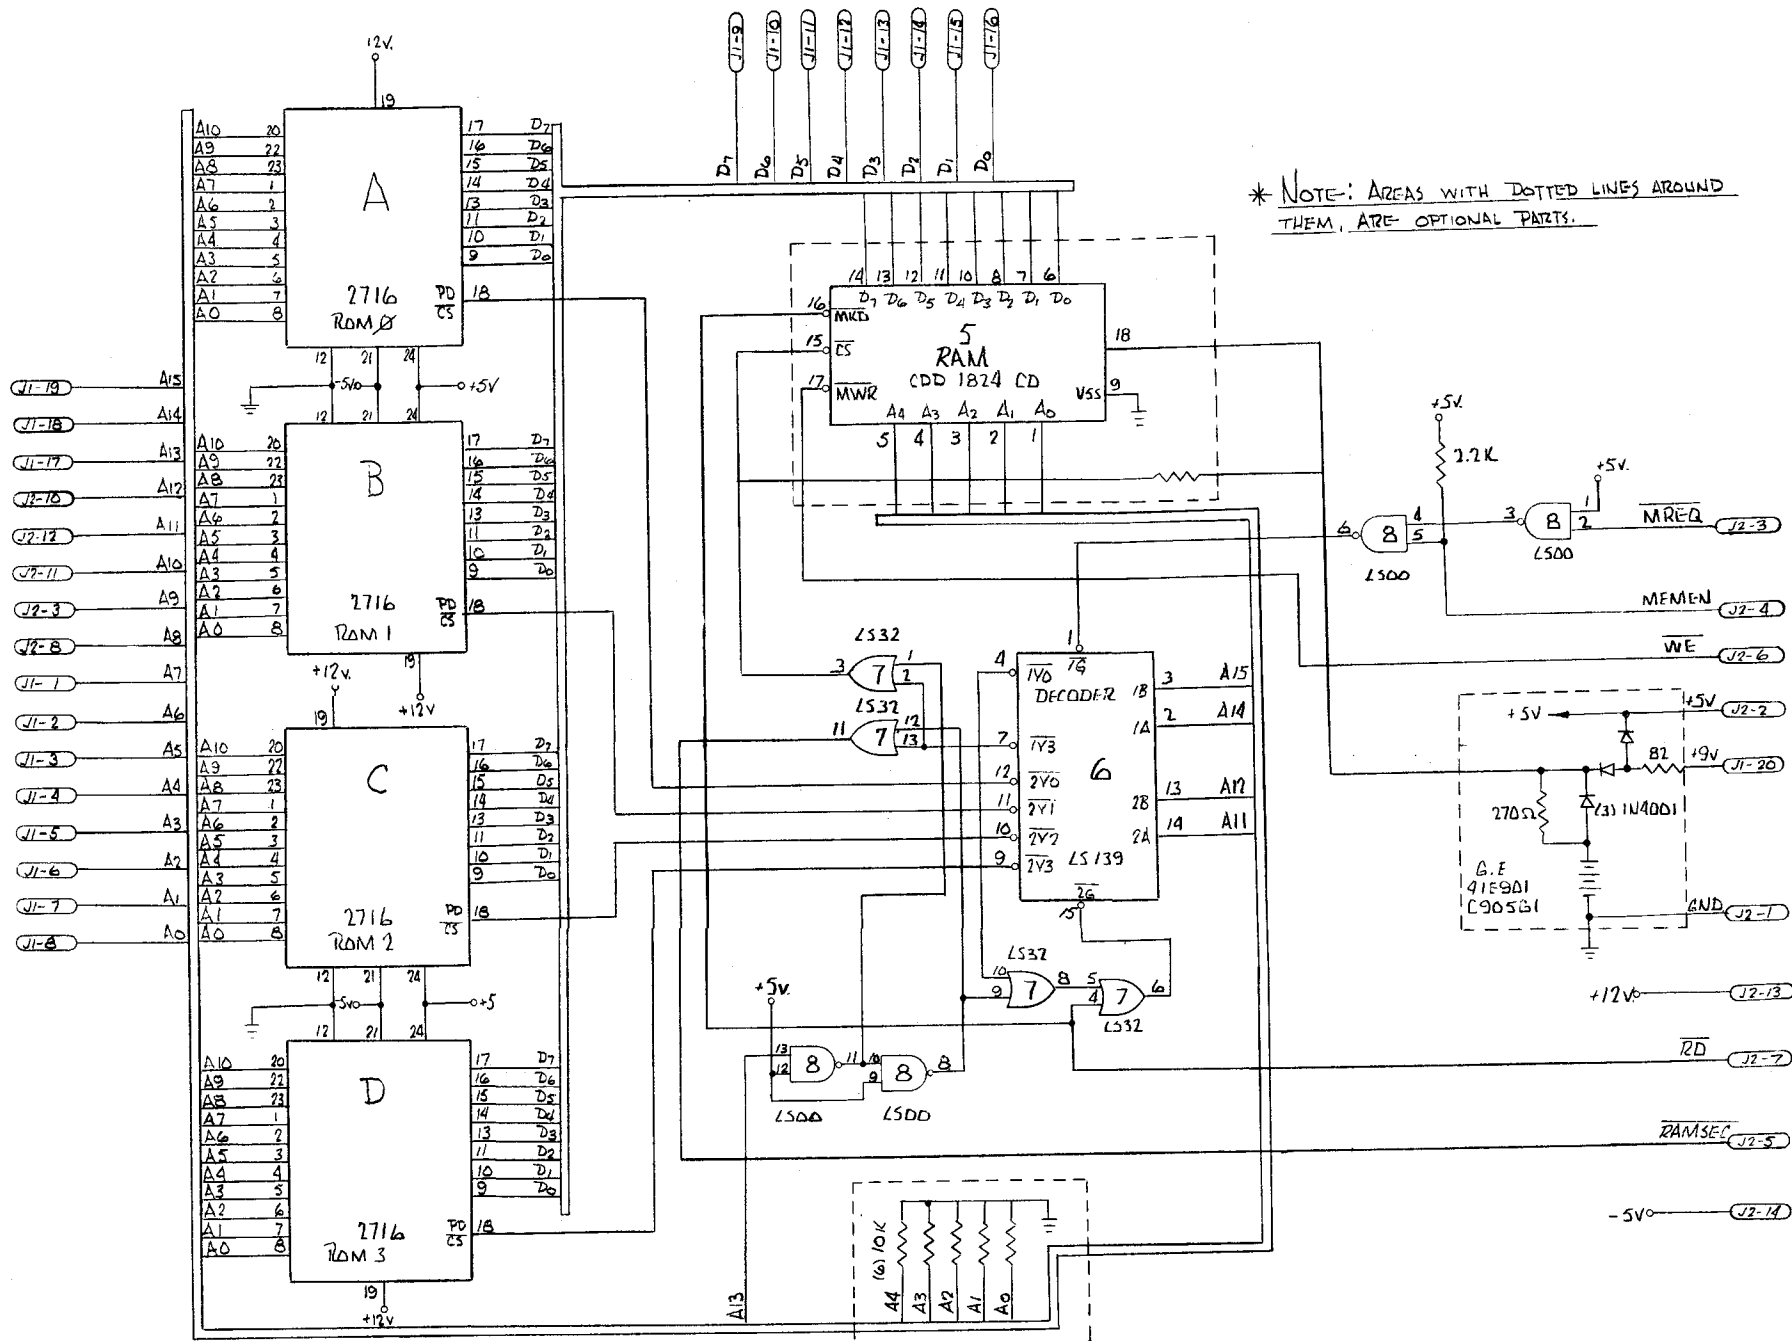

NOTES: \perp IS COMMON CENTER TAP
 |||| IS SPECIAL GROUND AND CAN BE CONNECTED TO COMMON CIRCUITS
 POWER SUPPLY TO BE USED WITH MOTHER BOARD P.C.A082-90002-X000

"SEA WOLF II"
MIDWAY MFG. CO.
10750 W. GRAND AVE.
FRANKLIN PARK, IL. 60131
6-1-78

MOTHER BOARD A084-90002-B625

CHARACTERIZATION
P.C.A084-91312-A625

GAME LOGIC P.C.A084-90700-D625

GAME BOARD

MK 4027-4

REVISIONS	
NO. REV.	DESCRIPTION
1	INITIAL
2	NO. REV.
3	DESCRIPTION
MIDWAY MFG. CO. FRANKLIN, ILL.	
DINA & BOON COMM. VIDEO	
A084-90002-C625	

PC-A084-91312-A625
 GAME CHARACTERIZATION

5-1-78

MIDWAY MFG. CO.
 10750 W. GRAND AVE.
 FRANKLIN PARK, IL. 60131
 "SEA WOLF II"
 GAME LOGIC SCHEMATIC
 P. C. A084-90700-D625
 6-1-78